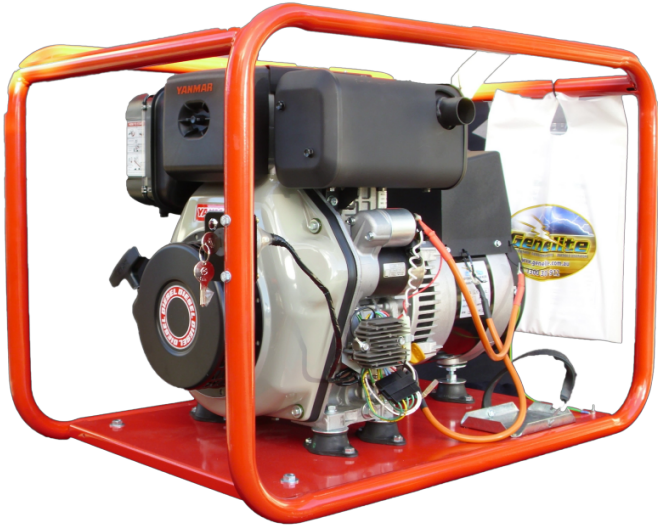

GYD5000E-3 6.5kVA YANMAR

6.5kVA
YANMAR
GYD5000E-3

ENGINE

MANUFACTURER	Yanmar
ENGINE MODEL	L100 AE-DEG
TYPE & CYLINDER	O.H.V. Single Cylinder
STARTING	Recoil & Electric Start
RUN TIME	2.8hr @ 100%, 3.6hr @ 75% load
FUEL	Diesel
CUBIC CAPACITY	406 cm ³
HP 3000 RPM CONT	8.8HP
OIL CAPACITY	1.65L

TECHNICAL

MODEL	GYD5000E-3
TYPE	Portable
FREQUENCY	50Hz
PHASE/VOLTAGE	3/415

SPEED	POWER		NOISE LEVEL	FUEL CAPACITY	CONTINUOUS OUTPUT
	Max Power		dBA @7m see *1		
	kW	kVA	dBA		
3000RPM	5	6.5	80	5.5L	6.5kVA

ADDITIONAL INFO

OUTLETS	1x10amp 415V, 2x15amp 240V switched with thermal overload
FRAME	Heavy duty extra large roll frame

DIMENSIONS

LENGTH	87cm
WIDTH	70cm
HEIGHT	60cm
WEIGHT	96kg

ALTERNATOR

ALTERNATOR BRAND	Mecc Alte
TYPE	Brushless
HARMONIC DISTORTION	Less than 5%
INSULATION CLASS	Class H

OPTIONS

- Hire Spec: 2xIP56 rated outlets, circuit breaker & RCD protection.
- Mine Spec Upgrade
- 2 or 4 wheel kit
- Long Range Tank