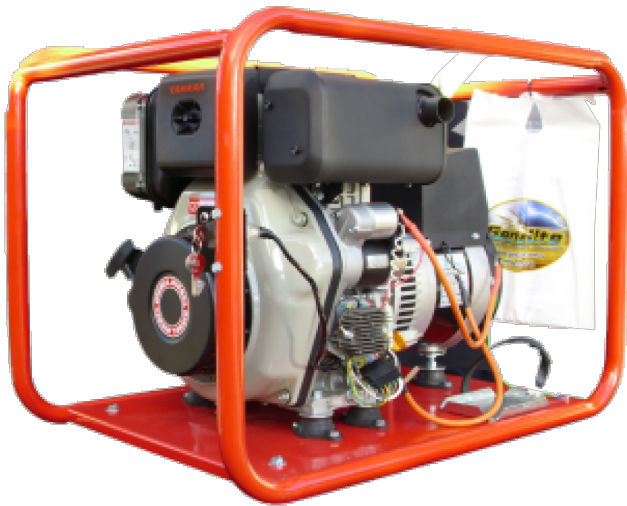

GYD3500E-3 4.5kVA YANMAR

4.5kVA
YANMAR
GYD3500E-3

ENGINE

MANUFACTURER	Yanmar
ENGINE MODEL	L70 AE
TYPE & CYLINDER	O.H.V. Single Cylinder
STARTING	Recoil & Electric Start
RUN TIME	2.9hr @ 100%, 3.8hr @ 75% load
FUEL	Diesel
CUBIC CAPACITY	296 cm ³
HP 3000 RPM CONT	5.5HP
OIL CAPACITY	1.1L

TECHNICAL

MODEL	GYD3500E-3
TYPE	Portable
FREQUENCY	50Hz
PHASE/VOLTAGE	3/415

SPEED	POWER		NOISE LEVEL	FUEL CAPACITY	CONTINUOUS OUTPUT
	Max Power		dBA @7m see *1		
	kW	kVA	dBA		
3000RPM	3.5	4.5	80	3.5L	4.5kVA

ADDITIONAL INFO

OUTLETS 1x10amp 415V, 2x15amp 240V
switched with thermal overload

FRAME Heavy duty roll frame

DIMENSIONS

LENGTH	87cm
WIDTH	70cm
HEIGHT	60cm
WEIGHT	75kg

ALTERNATOR

ALTERNATOR BRAND	Mecc Alte
TYPE	Brushless
HARMONIC DISTORTION	Less than 5%
INSULATION CLASS	Class H

OPTIONS

- Hire Spec: 2xIP56 rated outlets, circuit breaker & RCD protection.
- Mine Spec Upgrade
- 2 or 4 wheel kit
- Long Range Tank