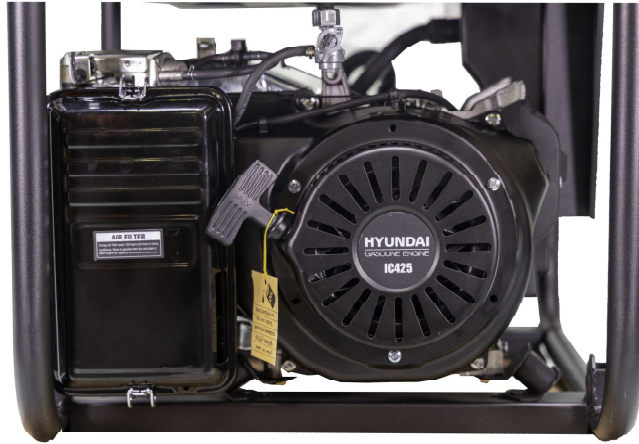

HY7000LK - 6.8kVA Hyundai

A. GENERAL FEATURES

• MODEL	HY7000LK	• POWER OUTPUT	5.5kW/ 6.8kVA
• TYPE	Portable	• FRAME	Open frame

B. GENERAL RATING

VOLTAGE	POWER		NOISE LEVEL	RUN TIME	START
	Max Output @ 0.8pf		dBA @7m see *1		
	kw	kva	dBA		
240	5.5	6.8	73	@75% Load 7 Hours	Recoil

*1 At 1/4 Load at 7m from control panel side

C. TECHNICAL FEATURES

TECHNICAL

• POWER OUTPUT KW/KVA	5.5kW/ 6.8kVA
• ENGINE DISPLACEMENT	223cc
• ENGINE MAKE	Hyundai
• ENGINE TYPE	Gasoline 4T OHV, Air cooled
• FUEL TANK CAPACITY	25 Litres
• FUEL TYPE	4 - Stroke

FEATURES

- LCD Display Control Panel
- C/B & RCD protection
- Outlets: 1 x 32 Amp 240V IP66- RCD & C/B
- 1 x 15 Amp 240V GPO

HY7000LK - 6.8KVA Hyundai

COMES WITH

- Instruction Manual
- Oil Filler Funnel
- Spark Plug Spanner

DIMENSIONS

- Length: 670 mm
- Width: 540 mm
- Height: 550 mm
- Weight: 78 kg

D. CONTROL PANEL

LCD Display on Control Panel