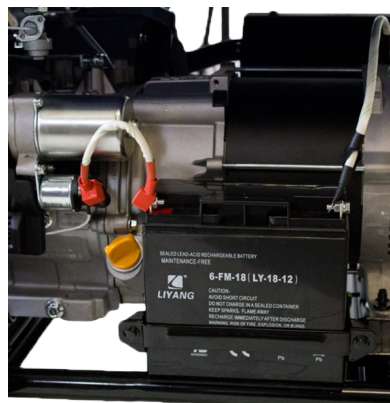

Portable Generator Hyundai HY10000LEK

GENERAL FEATURES

• MODEL	HY10000LEK	• KVA	10
• TYPE	Portable	• FRAME	Tough casing + built in Wheel kit

HYUNDAI
POWER PRODUCTS

DESCRIPTION

The HY10000LEK is a powerful yet easily portable 8.0kW / 10kVa* open frame generator from Hyundai. Designed for both home and commercial use the HY10000LEK is powered by the new 459cc / 16hp single cylinder Hyundai 4-Stroke engine. Built for the most demanding of jobs the HY10000LEK is an extremely reliable generator.

The easy electric Key start function makes starting the generator simple. There is also a recoil start system to ensure you are never left without power. The generator recharges its own battery when in use.

CONTROL PANEL

OUTLETS: 1 x 15 Amp 240v, 1 x 32 Amp 240v

1300 305 912
Nationwide
www.genelite.com.au

Portable Generator Hyundai HY1000LEK

HYUNDAI
POWER PRODUCTS

TECHNICAL

• POWER OUTPUT KW/KVA	8kW / 10kVA
• ENGINE MAKE	Hyundai
• ENGINE TYPE	HY460 - 16hp
• FUEL TANK CAPACITY	25 Litres
• FUEL TYPE	Unleaded

FEATURES

- Digital Display

COMES WITH

- User Manual
- Wheel Kit

DIMENSIONS

- Length: 700mm
- Width: 650 mm
- Height: 655mm

GENERAL RATINGS

VOLTAGE	POWER		NOISE LEVEL	RUN TIME	START
	Max Output @ 0.8pf		dBA @7m see *1		
	kw	kva	dBA		
240	8	10	72	@50% Load	Electric & Recoil
				12.5 hours	Electric & Recoil