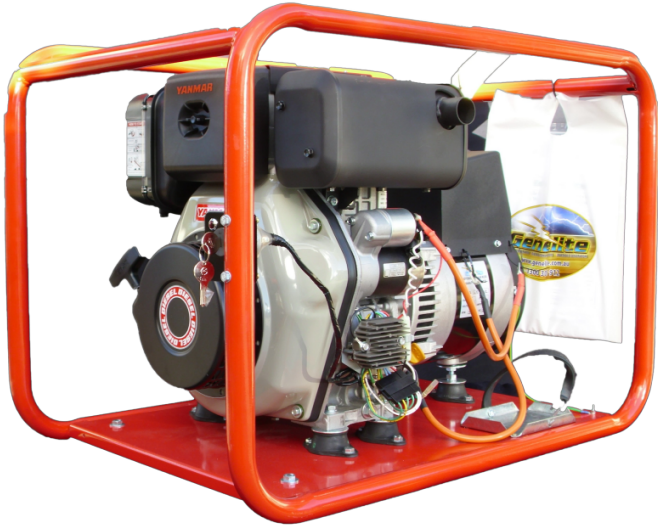

GYD5000E 6.5kVA YANMAR

6.5kVA
YANMAR
GYD5000E

ENGINE

MANUFACTURER	Yanmar
ENGINE MODEL	L100 AE-DEG
TYPE & CYLINDER	O.H.V. Single Cylinder
STARTING	Recoil & Electric Start
RUN TIME	2.8hr @ 100%, 3.6hr @ 75% load
FUEL	Diesel
CUBIC CAPACITY	406 cm ³
HP 3000 RPM CONT	8.8HP
OIL CAPACITY	1.65L

TECHNICAL

MODEL	GYD5000E
TYPE	Portable
FREQUENCY	50Hz
PHASE/VOLTAGE	1/240

SPEED	POWER		NOISE LEVEL	FUEL CAPACITY	CONTINUOUS OUTPUT
	Max Power		dBA @7m see *1		
	kW	kVA	dBA		
3000RPM	5	6.5	80	5.5L	6.5kVA

ADDITIONAL INFO

OUTLETS	10amp + 15amp switched with thermal overload
FRAME	Heavy duty extra large roll frame

DIMENSIONS

LENGTH	87cm
WIDTH	70cm
HEIGHT	60cm
WEIGHT	96kg

ALTERNATOR

ALTERNATOR BRAND	Mecc Alte
TYPE	Brushless
HARMONIC DISTORTION	Less than 5%
INSULATION CLASS	Class H

OPTIONS

- Hire Spec: 2xIP56 rated outlets, circuit breaker & RCD protection.
- Mine Spec Upgrade
- 2 or 4 wheel kit
- Long Range Tank